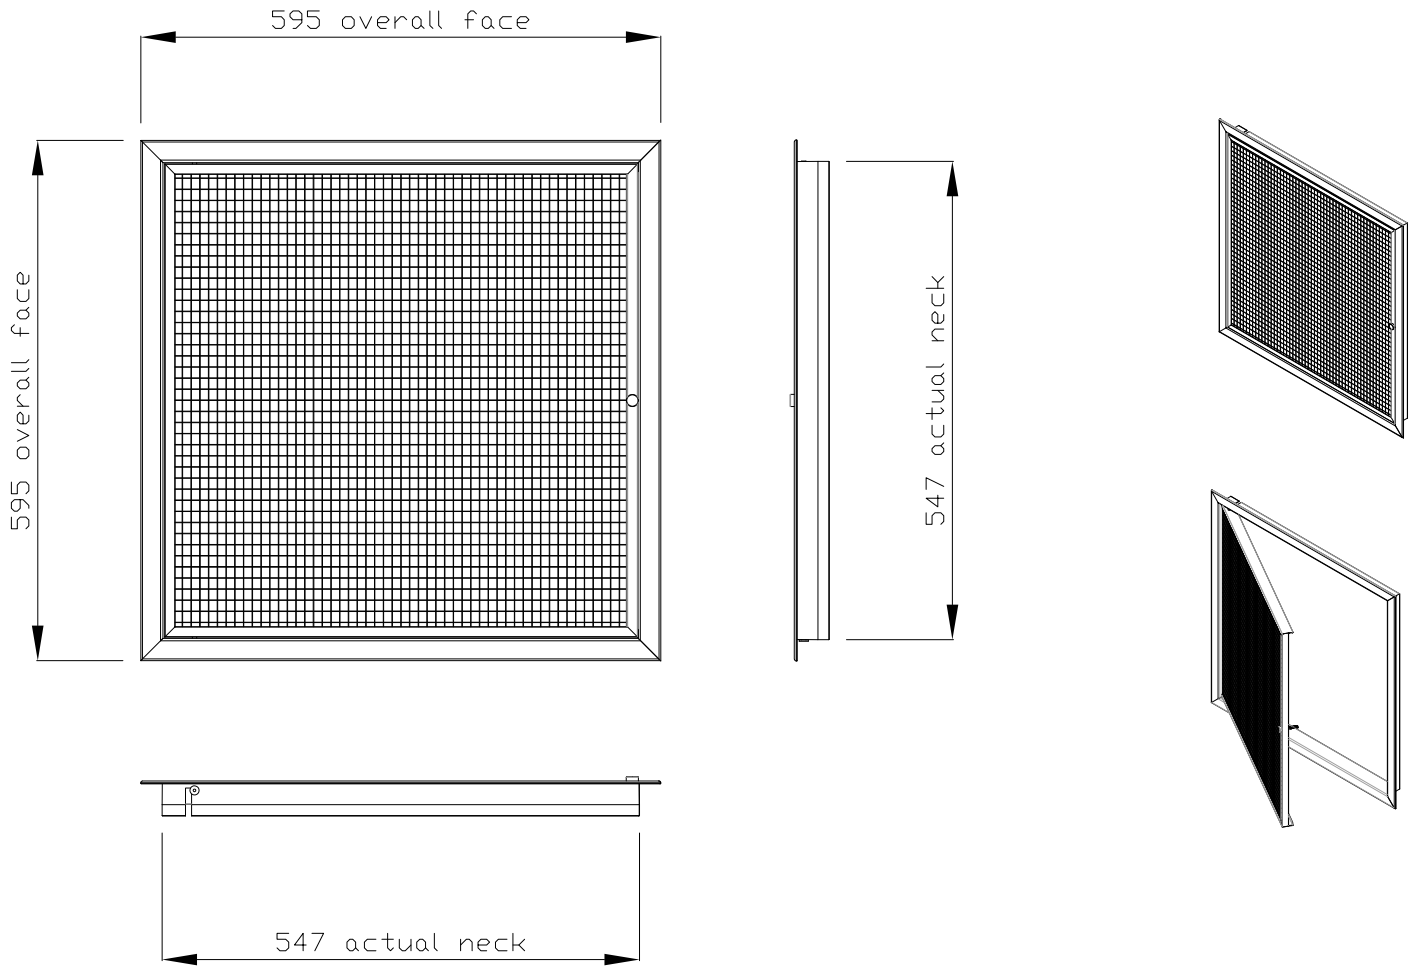

Technical drawings